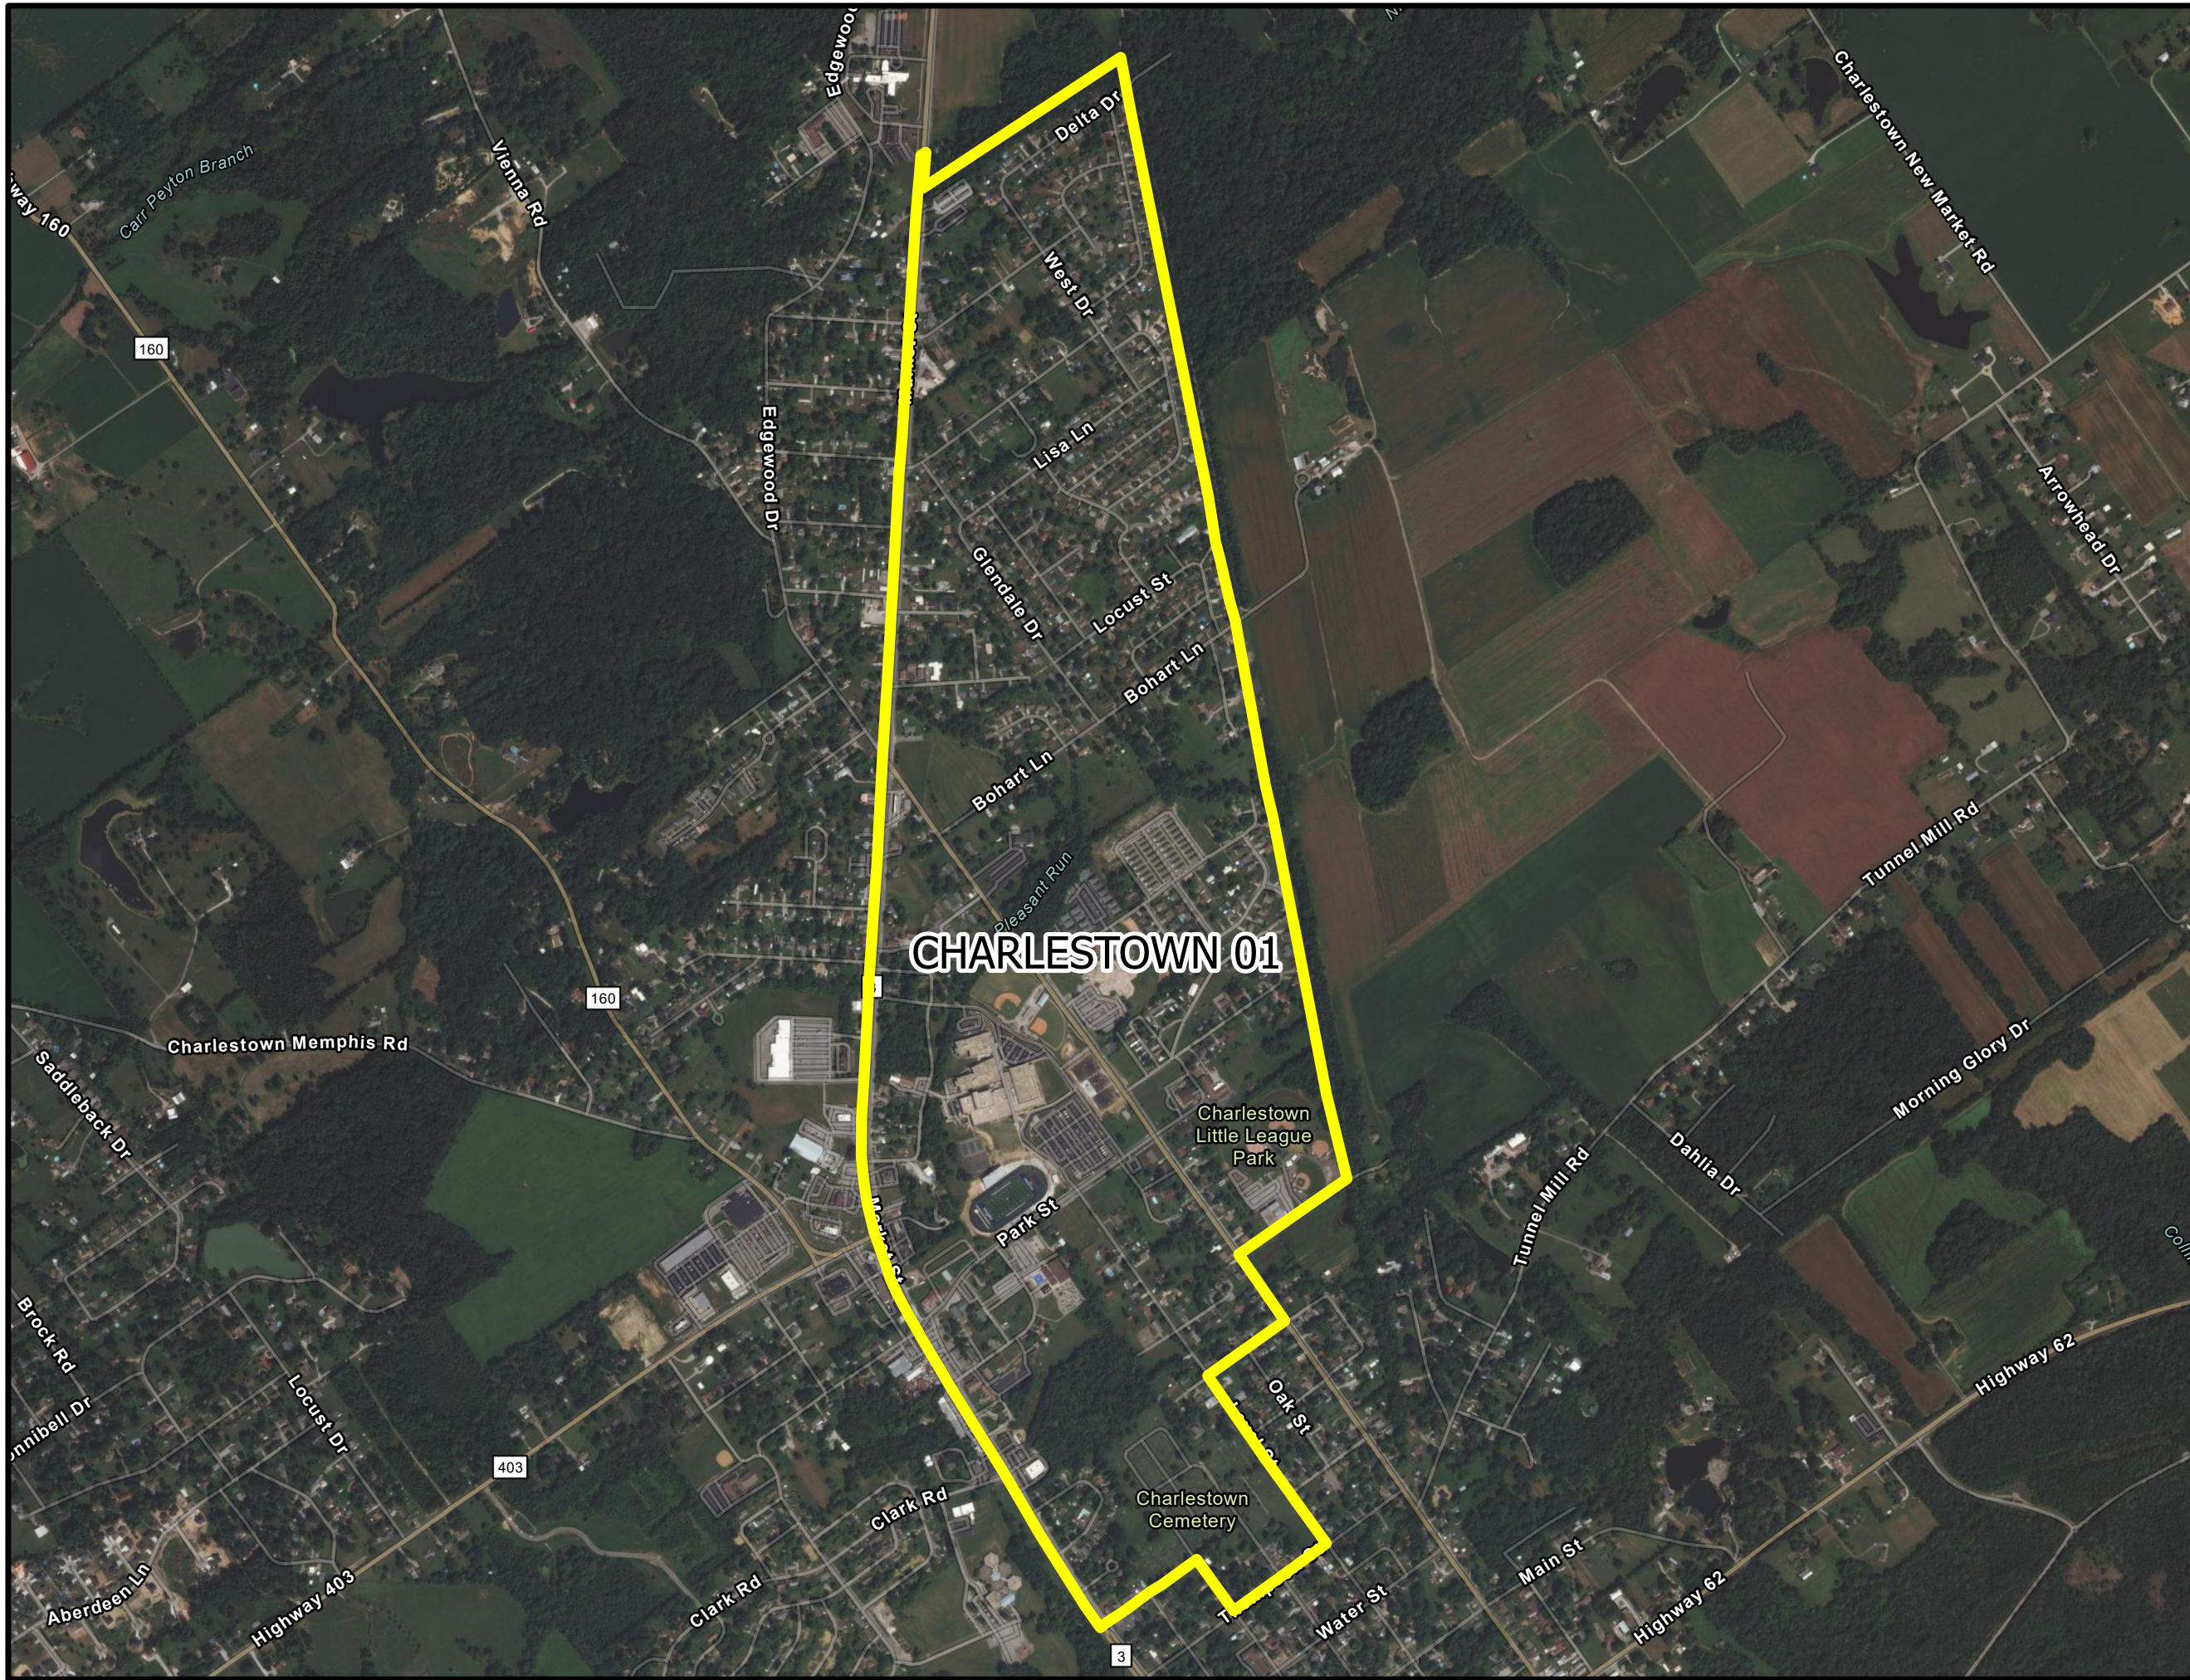

CHARLESTOWN 01

CLARK COUNTY, INDIANA
2022 PRECINCTS
MAP 4 of 74

LEGEND

 2022 PRECINCTS

Esri Community Maps Contributors, Esri, HERE, Garmin, SafeGraph, GeoTechnologies, Inc., METI/NASA, USGS, EPA, NPS, US Census Bureau, USDA, Maxar

1" = 1,050'
Scalable when printed
on 11" x 17" paper

Jacobi, Toombs & Lanz, Inc.
Consulting Engineers & Land Surveyors
2307 River Road Suite 203 - Louisville, Kentucky 40206
502-583-5994 - WWW.JTLENG.COM